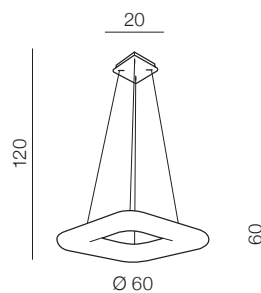

**Donut Square  
Pendant CCT 46** LED

**AZ2666**  
LED integrated  
LED 80W 6800lm  
CCT 2700-6000K dimm  
power dimmable  
acryl

**Donut Square  
Pendant CCT 60** LED

**AZ2667**  
LED integrated  
LED 84W 7140lm  
CCT 2700-6000K dimm  
power dimmable  
acryl