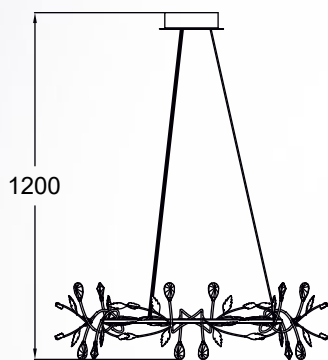

**BELLE**  
Pendant lamp  
**PL170514-2**  
1xLED 30W 1200LM 3000K  
metal chrome body and  
canopy, crystals

**BELLE** new  
Pendant lamp  
**PL170513-2**  
1xLED 35W 1530LM 3000K  
metal chrome body and  
canopy, crystals

**BELLE**  
Ceiling lamp  
**PL170511-3**  
1xLED 30W 1200LM 3000K  
metal chrome body and  
canopy, crystals