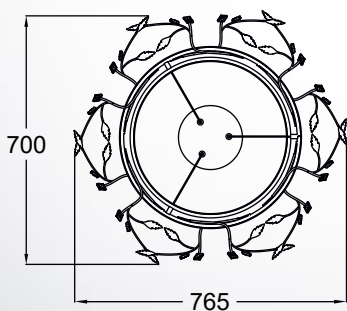

**BELLE**  
Pendant lamp  
**PL170514-2**  
1xLED 30W 1200LM 3000K  
metal chrome body and  
canopy, crystals

**BELLE** new  
Pendant lamp  
**PL170513-2**  
1xLED 35W 1530LM 3000K  
metal chrome body and  
canopy, crystals

**BELLE**  
Ceiling lamp  
**PL170511-3**  
1xLED 30W 1200LM 3000K  
metal chrome body and  
canopy, crystals