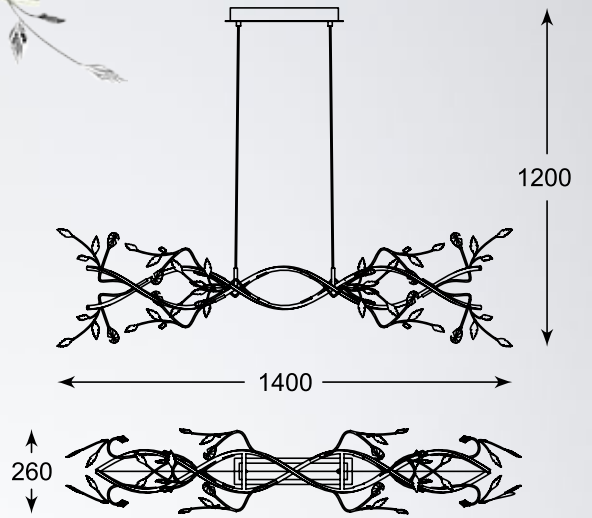

**BELLE**  
Pendant lamp  
**PL170514-2**  
1xLED 30W 1200LM 3000K  
metal chrome body and  
canopy, crystals

**BELLE** new  
Pendant lamp  
**PL170513-2**  
1xLED 35W 1530LM 3000K  
metal chrome body and  
canopy, crystals

**BELLE**  
Ceiling lamp  
**PL170511-3**  
1xLED 30W 1200LM 3000K  
metal chrome body and  
canopy, crystals