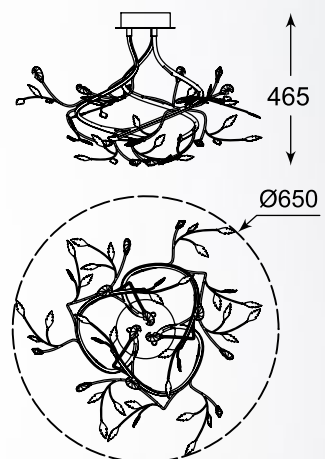

**BELLE**  
Pendant lamp  
**PL170514-2**  
1xLED 30W 1200LM 3000K  
metal chrome body and  
canopy, crystals

**BELLE** new  
Pendant lamp  
**PL170513-2**  
1xLED 35W 1530LM 3000K  
metal chrome body and  
canopy, crystals

**BELLE**  
Ceiling lamp  
**PL170511-3**  
1xLED 30W 1200LM 3000K  
metal chrome body and  
canopy, crystals