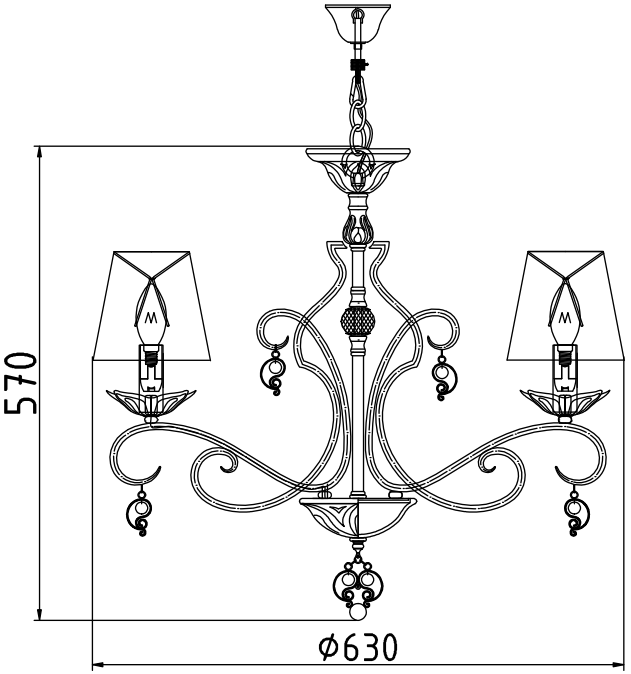

Instruction

Collection: Elegant
Series: Monile
Model: ARM004-06-W
Suspended

A=6
B=6
C=1

 - Suspended

6 x E14 (40w)

MAYTONI
DECORATIVE LIGHTING

www.maytoni.de