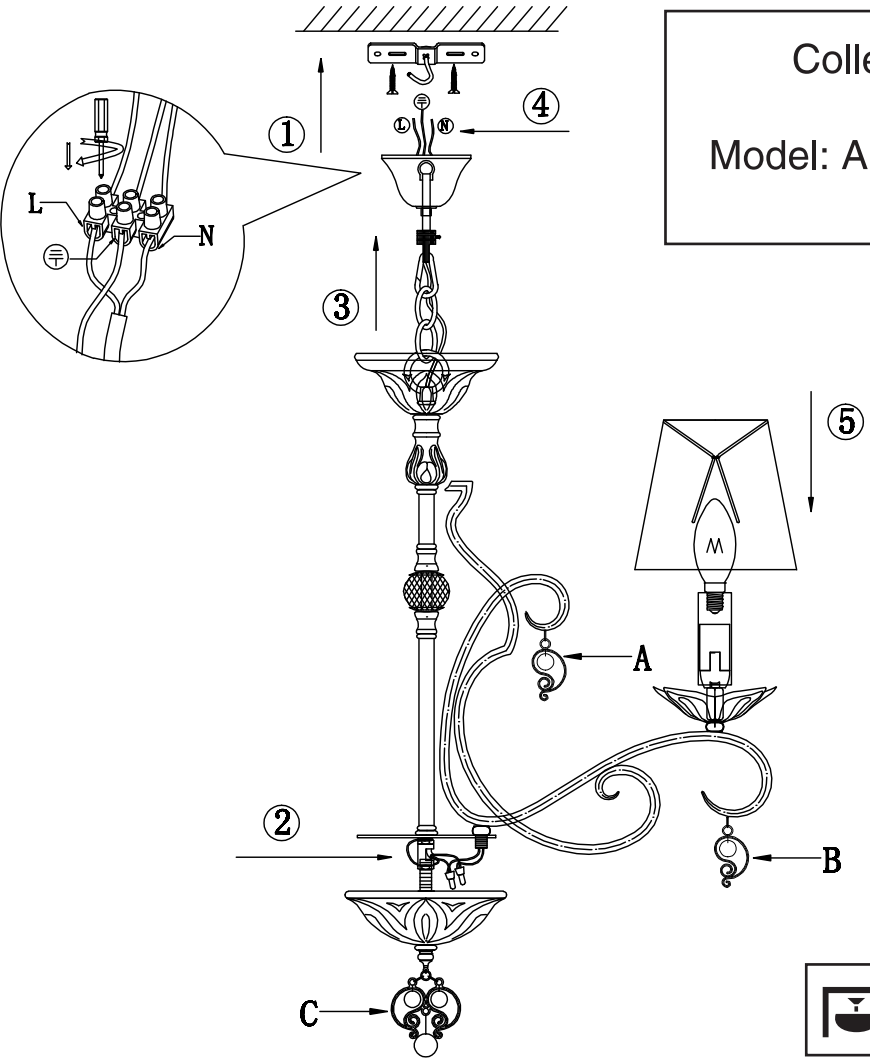

Instruction

Collection: Elegant
Series: Monile
Model: ARM004-06-W
Suspended

A=6
B=6
C=1

 - Suspended

6 x E14 (40w)

MAYTONI
DECORATIVE LIGHTING

www.maytoni.de