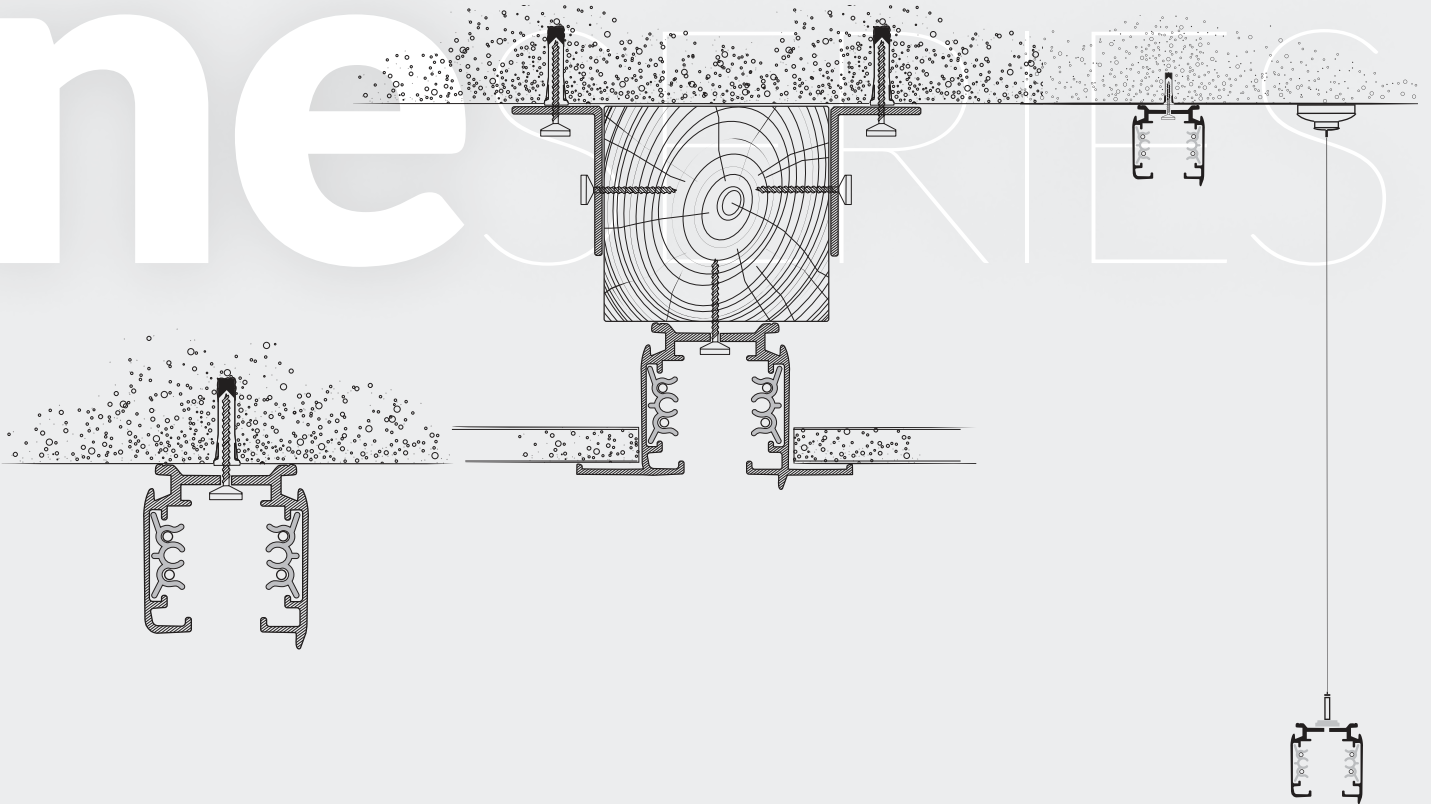

Available options for installation place – surface-mounted, flush-mounted and suspended

TRACKS GIPS (1m, 2m, 3m)

- TRACK GIPS 1m (BLACK) **AZ4290**
- TRACK GIPS 1m (WHITE) **AZ4289**
- TRACK GIPS 2m (BLACK) **AZ4292**
- TRACK GIPS 2m (WHITE) **AZ4291**
- TRACK GIPS 3m (BLACK) **AZ4294**
- TRACK GIPS 3m (WHITE) **AZ4293**

MINI SIMPLE CONNECTION

- MINI SIMPLE CONNECTION (BLACK) **AZ2981**
- MINI SIMPLE CONNECTION (WHITE) **AZ2982**