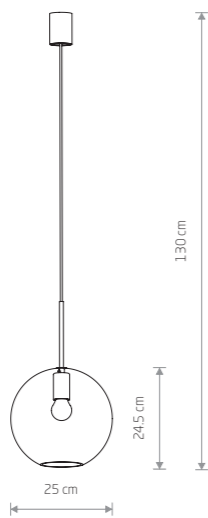

SPHERE S
glass, painted steel

- 7847
- 1xG9, max 10W

SPHERE
glass, painted steel

- 7788
- 3xE27, max 40W

SPHERE M
glass, painted steel

- 7848
- 1xE27, max 40W

SPHERE L
glass, painted steel

- 7850
- 1xE27, max 40W

SPHERE XL
glass, painted steel

- 7846
- 1xE27, max 40W