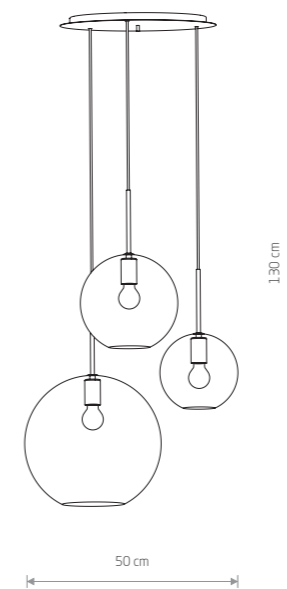

SPHERE S
glass, painted steel

- 7847
- 1xG9, max 10W

SPHERE
glass, painted steel

- 7788
- 3xE27, max 40W

SPHERE M
glass, painted steel

- 7848
- 1xE27, max 40W

SPHERE L
glass, painted steel

- 7850
- 1xE27, max 40W

SPHERE XL
glass, painted steel

- 7846
- 1xE27, max 40W