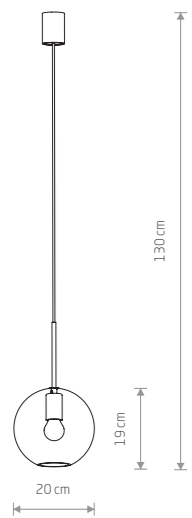

SPHERE S
glass, painted steel

- 7847
- 1xG9, max 10W

SPHERE
glass, painted steel

- 7788
- 3xE27, max 40W

SPHERE M
glass, painted steel

- 7848
- 1xE27, max 40W

SPHERE L
glass, painted steel

- 7850
- 1xE27, max 40W

SPHERE XL
glass, painted steel

- 7846
- 1xE27, max 40W