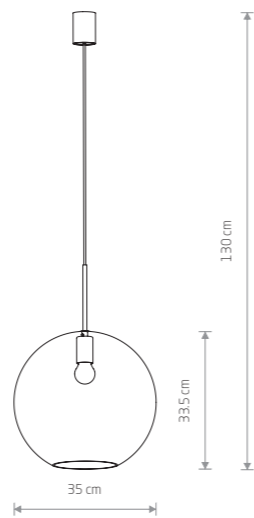

SPHERE S
glass, painted steel

- 7847
- 1xG9, max 10W

SPHERE
glass, painted steel

- 7788
- 3xE27, max 40W

SPHERE M
glass, painted steel

- 7848
- 1xE27, max 40W

SPHERE L
glass, painted steel

- 7850
- 1xE27, max 40W

SPHERE XL
glass, painted steel

- 7846
- 1xE27, max 40W