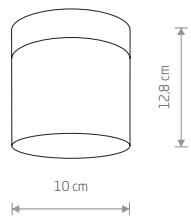

CAYO 8055

CAYO

glass, painted steel

■ 8055

● 1xG9, max 40W

IP44

glass, chrome plated steel

▨ 9505

● 1xG9, max 40W

IP44

SIS

glass, painted steel

■ 8054

● 1xG9, max 40W

IP44

glass, chrome plated steel

▨ 9506

● 1xG9, max 40W

IP44

■ BLACK

■ WHITE

▨ CHROME

■ WHITE

■ BLACK