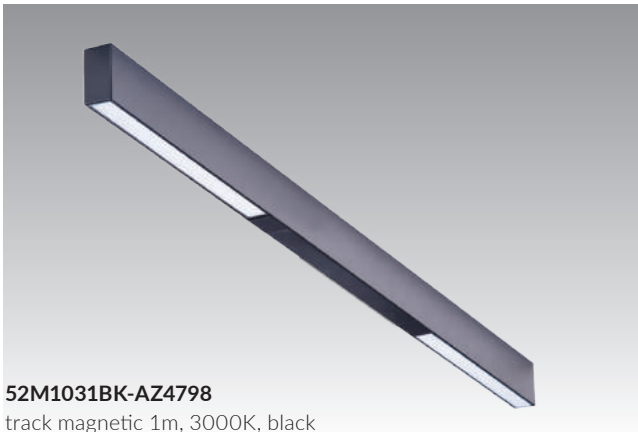

TRACK MAGNETIC SET 1 M

Sets for Track Magnetic

52M1031BK-AZ4798
track magnetic 1m, 3000K, black

52M1031WH-AZ4799
track magnetic 1m, 3000K, white

TRACK MAGNETIC SET 1M 3000K / 4000K

LED integrated

voltage: 48V	LED 26W 1120lm 3000K	
IP20	LED 26W 1815lm 4000K	
technical	installation: Track Magnetic	
specification	pendant with AZ4828 or AZ4829	

COLOUR / NEW INDEX NO.

	3000K BLACK (BK)	AZ4798	(52M1031BK)
	3000K WHITE (BK)	AZ4799	(52M1031WH)
	4000K BLACK (BK)	AZ4800	(52M1041BK)
	4000K WHITE (BK)	AZ4801	(52M1041WH)

Set specification:

AZ4798 = AZ4638 + AZ4669 + AZ4652 + 2x AZ4603
 AZ4799 = AZ4639 + AZ4670 + AZ4653 + 2x AZ4604
 AZ4800 = AZ4638 + AZ4669 + AZ4652 + 2x AZ4605
 AZ4801 = AZ4639 + AZ4670 + AZ4653 + 2x AZ4606

- * Ceiling Plate + Wire
- ** Track Magnetic Suspension Kit 2m