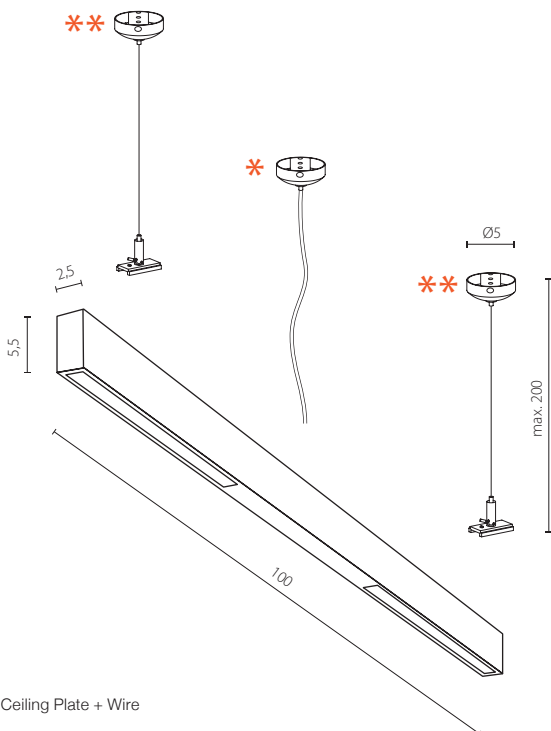

TRACK MAGNETIC SET 1 M

Sets for Track Magnetic

52M1031BK-AZ4798
track magnetic 1m, 3000K, black

52M1031WH-AZ4799
track magnetic 1m, 3000K, white

TRACK MAGNETIC SET 1M 3000K / 4000K

LED integrated

voltage: 48V	LED 26W 1120lm 3000K	
IP20	LED 26W 1815lm 4000K	
technical	installation: Track Magnetic	
specification	pendant with AZ4828 or AZ4829	

COLOUR / NEW INDEX NO.

	3000K BLACK (BK)	AZ4798	(52M1031BK)
	3000K WHITE (BK)	AZ4799	(52M1031WH)
	4000K BLACK (BK)	AZ4800	(52M1041BK)
	4000K WHITE (BK)	AZ4801	(52M1041WH)

Set specification:

AZ4798 = AZ4638 + AZ4669 + AZ4652 + 2x AZ4603
 AZ4799 = AZ4639 + AZ4670 + AZ4653 + 2x AZ4604
 AZ4800 = AZ4638 + AZ4669 + AZ4652 + 2x AZ4605
 AZ4801 = AZ4639 + AZ4670 + AZ4653 + 2x AZ4606

- * Ceiling Plate + Wire
- ** Track Magnetic Suspension Kit 2m