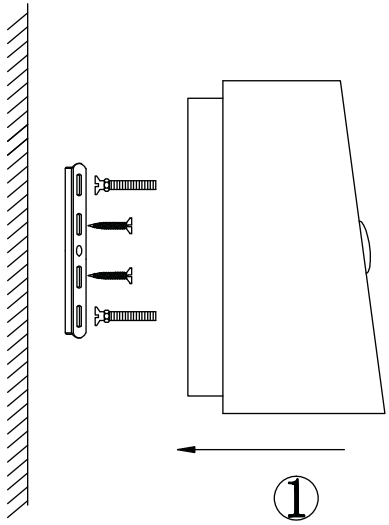

Instruction

Collection: Elegant
Series: Leaves
Model: ARM365-01-R
Wall-mounted

1 x E14 (40w)

MAYTONI
DECORATIVE LIGHTING

www.maytoni.de