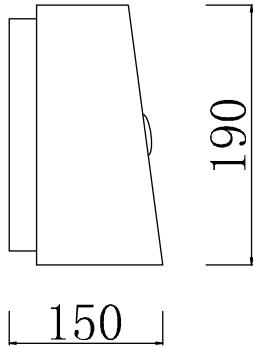

Instruction

Collection: Elegant
Series: Leaves
Model: ARM365-01-R
Wall-mounted

1 x E14 (40w)

MAYTONI
DECORATIVE LIGHTING

www.maytoni.de