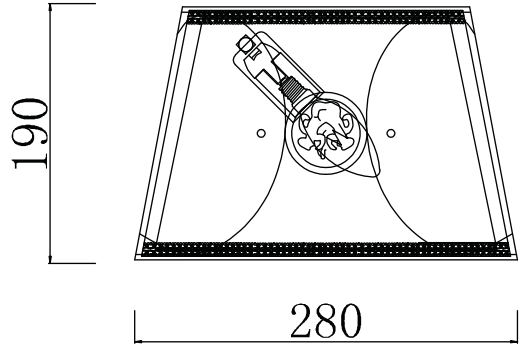

Instruction

Collection: Elegant
Series: Leaves
Model: ARM365-01-R
Wall-mounted

1 x E14 (40w)

MAYTONI
DECORATIVE LIGHTING

www.maytoni.de