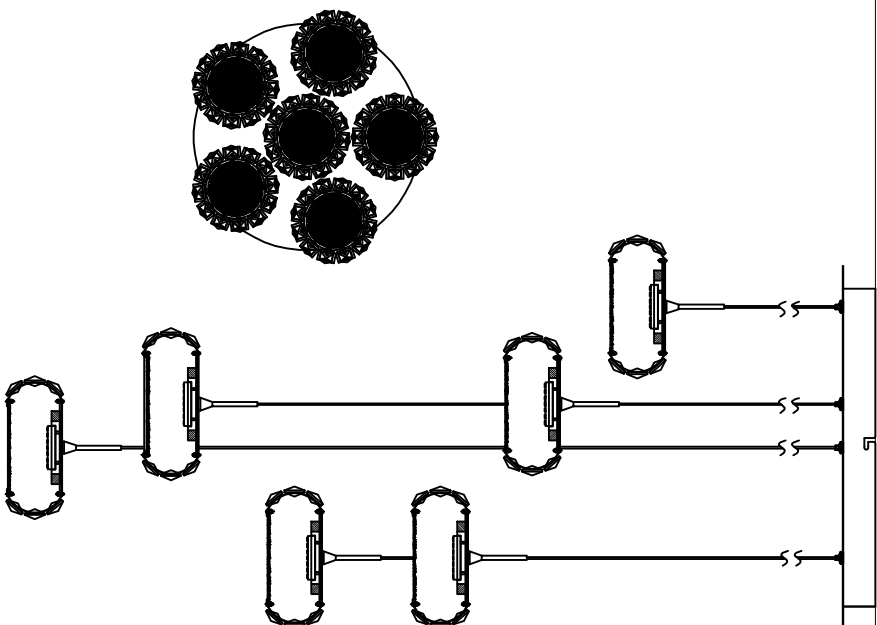

INSTRUCTIONS

NOTE:
1: This lighting only can be used indoor
2: Do not switch on before Assembling

REF : 39008