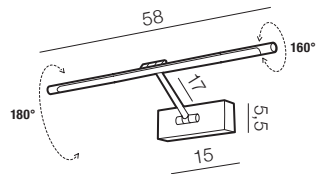

### Davinci 48 LED

- ❶ AZ2648 (chrome)
- ❷ AZ2649 (sandy nickel)
- ❸ AZ2650 (golden)
- ❹ AZ2651 (black chrome)
- new** ❺ AZ4262 (matt black)

LED 8W 500lm 3000K RA>90  
metal acryl