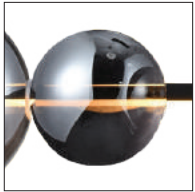

AZZARDO®

Sandra

DIMM

new

56

1 BLACK

new

2 WHITE

new

3 GOLD

Sandra

DIMM

57

new

Sandra 1 dimm LED

AZ3351