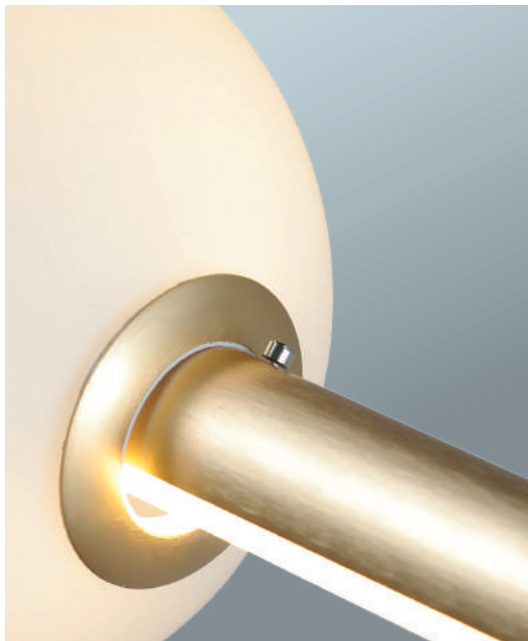

AZZARDO®

Sandra

DIMM

new

56

1 BLACK

new

2 WHITE

new

3 GOLD

Sandra

DIMM

57

new

Sandra 1 dimm LED

AZ3351