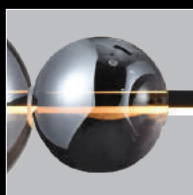

Sandra

DIMM

58

1 BLACK

new