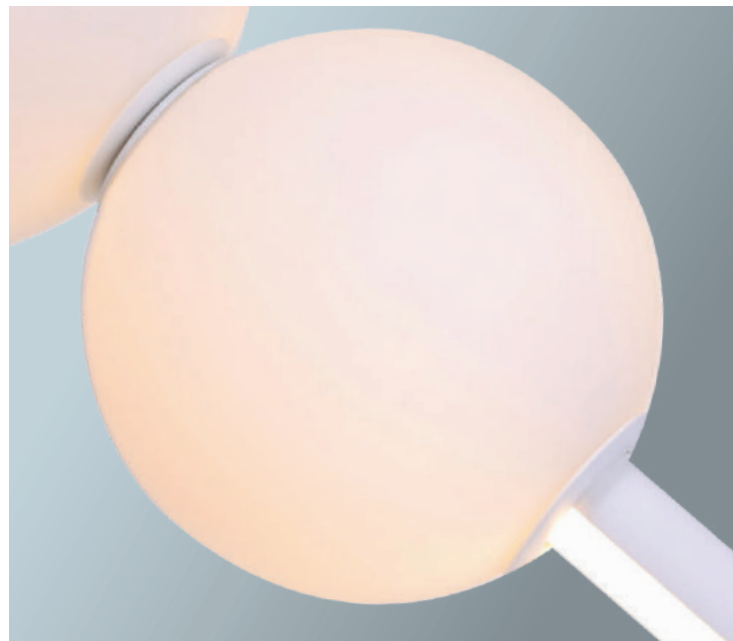

AZZARDO®

Sandra

DIMM

new

56

1 BLACK

new

2 WHITE

new

3 GOLD

Sandra

DIMM

57

new

Sandra 1 dimm LED

AZ3351

(black)

LED 36W 2340lm 3000K dimmable
glass/acrylic

Sandra 3 dimm LED

1 **AZ3352** (black)

new 2 **AZ4426** (white)

new 3 **AZ4427** (gold)

LED 48W 3120lm DIMM 3000K
metal/glass

Sandra