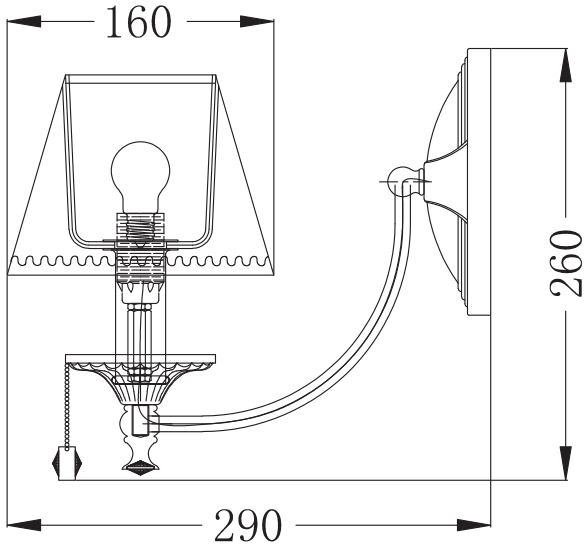

Instruction

Collection: Royal Classic
Series: Vals
Model: RC098-WL-01-R
Wall Lamps

1 x E14 (40w)

MAYTONI
DECORATIVE LIGHTING

www.maytoni.de