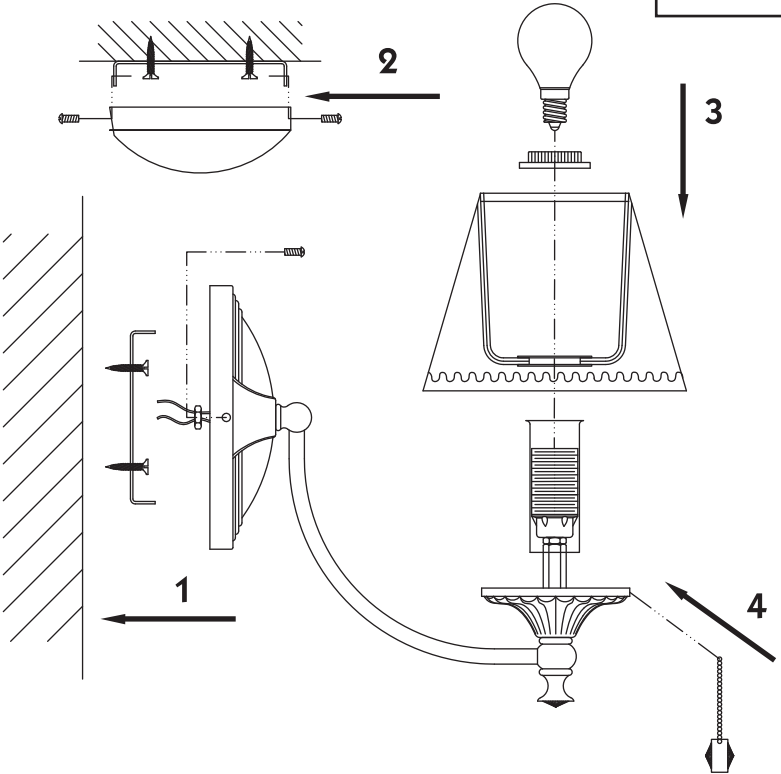

Instruction

Collection: Royal Classic
Series: Vals
Model: RC098-WL-01-R
Wall Lamps

1 x E14 (40w)

MAYTONI
DECORATIVE LIGHTING

www.maytoni.de