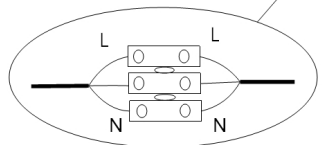

# Instruction

Collection: OUTDOOR  
Series: MADISON AVENUE  
Model: O583WL-L10B  
Wall

1

2

3

4

5

max 10W  
640 LM