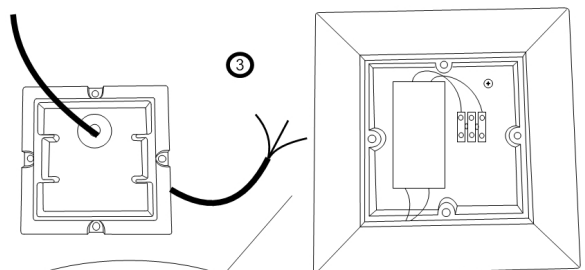

# Instruction

Collection: OUTDOOR  
Series: MADISON AVENUE  
Model: O583WL-L10B  
Wall

1

2

3

4

5

max 10W  
640 LM