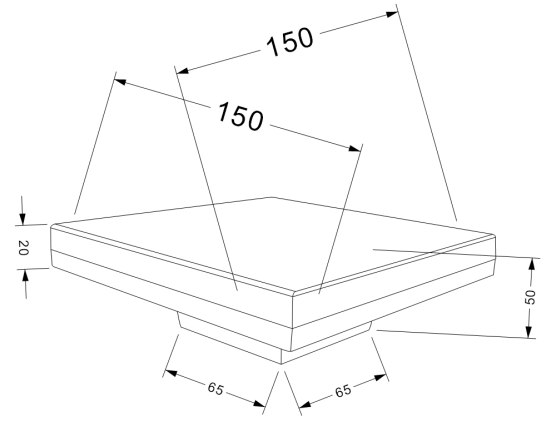

# Instruction

Collection: OUTDOOR  
Series: MADISON AVENUE  
Model: O583WL-L10B  
Wall

1

2

3

4

5

max 10W  
640 LM