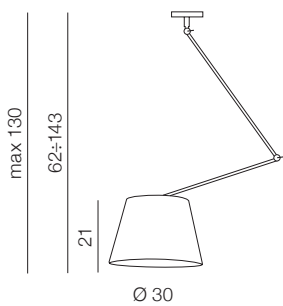

Adam S

LAMP BODY + ZF SHADES

1x E27 MAX 60W
metal/fabric