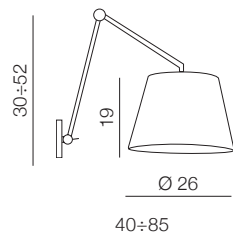

Adam Wall S

LAMP BODY + ZF SHADES

1x E27 MAX 60W
metal/fabric