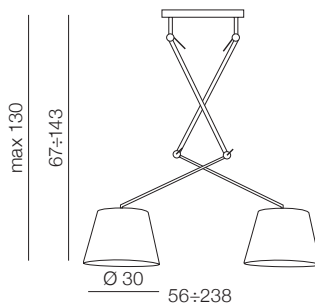

Adam 2 S

LAMP BODY + ZF SHADES

2x E27 MAX 60W
metal/fabric