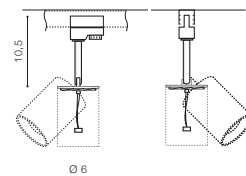

EREBUS TRACK

Track 3 Line

EREBUS TRACK

bulb not included <input checked="" type="checkbox"/>	
voltage: 230V	LED GU10 1xMax 35W <input checked="" type="checkbox"/>
IP20	
installation place: Track Electric 3 Line <input checked="" type="checkbox"/>	

COLOUR / NEW INDEX NO.

- WHITE (WH) **AZ3390**
- BLACK (BK) **AZ3391**

EREBUS TUBE

TUBE 14

- WHITE (WH) **AZ3383**
- BLACK (BK) **AZ3384**
- GOLD (GO) **AZ3385**

TUBE 21

- WHITE (WH) **AZ3386**
- BLACK (BK) **AZ3387**
- GOLD (GO) **AZ3388**