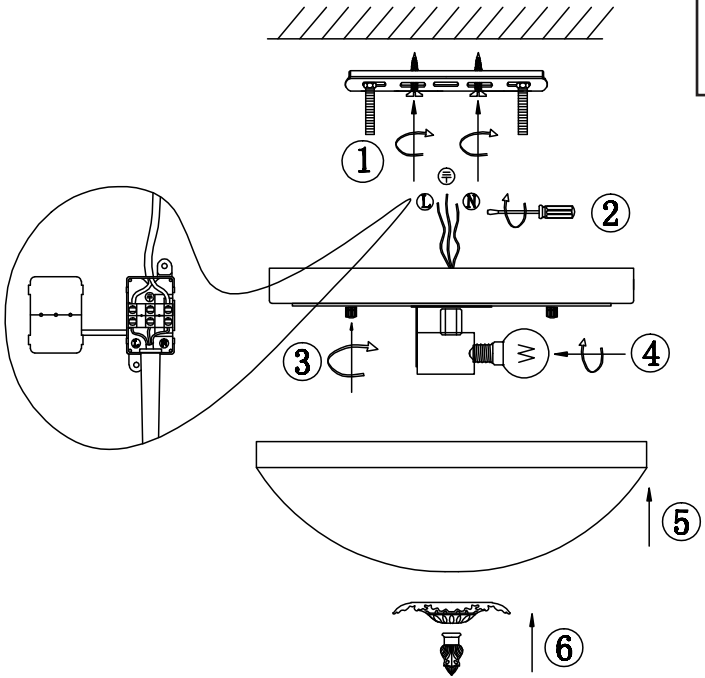

Instruction

Collection: Wall & Ceiling
Series: Speria
Model: C900-CL-03-R
Ceiling lamp

Ø420

3 x E14 (40w)

MAYTONI
DECORATIVE LIGHTING

www.maytoni.de