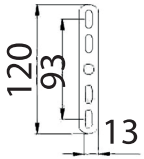

Instruction

Collection: Wall & Ceiling
Series: Speria
Model: C900-CL-03-R
Ceiling lamp

Ø420

3 x E14 (40w)

MAYTONI
DECORATIVE LIGHTING

www.maytoni.de