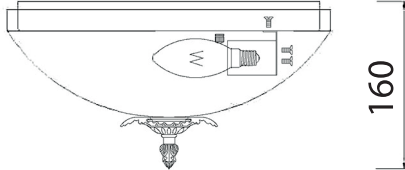

Instruction

Collection: Wall & Ceiling
Series: Speria
Model: C900-CL-03-R
Ceiling lamp

Ø420

3 x E14 (40w)

MAYTONI
DECORATIVE LIGHTING

www.maytoni.de