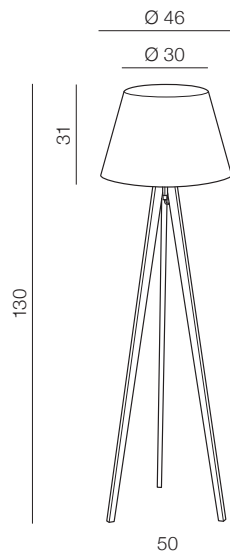

Tripod
WOOD

new

286

Tripod Wood

LAMP BODY + SHADE

E27 1x60W
natural oak wood fabric

Lamp bodies

+

Shades

=

Bodies + Shades

Tripod Wood
LAMP BODY
AZ3013

Shade TR 46

AZ3670 Ø 46 (black)

=

Shade TR 46

AZ3672 Ø 46 (grey)

Tripod Wood

LAMP BODY + SHADES

- AZ3013 + AZ3670 or
- AZ3013 + AZ3671 or
- AZ3013 + AZ3672

Shade TR 46

AZ3671 Ø 46 (white)

=

Shade TF Floor 45

AZ3014 Ø 45 (white)

=