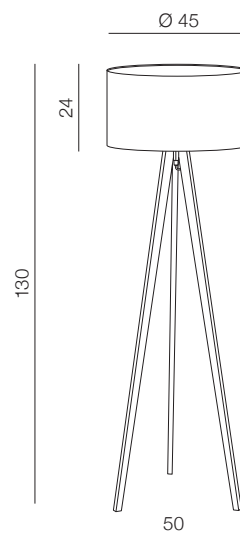

Tripod
WOOD

new

286

Tripod Wood

LAMP BODY + SHADE

E27 1x60W
natural oak wood fabric

Lamp bodies

+

Shades

=

Bodies + Shades

Tripod Wood
LAMP BODY
AZ3013

Shade TR 46

AZ3670 Ø 46 (black)

=

Shade TR 46

AZ3672 Ø 46 (grey)

Tripod Wood

LAMP BODY + SHADES

- AZ3013 + AZ3670 or
- AZ3013 + AZ3671 or
- AZ3013 + AZ3672

Shade TR 46

AZ3671 Ø 46 (white)

=

Shade TF Floor 45

AZ3014 Ø 45 (white)

=