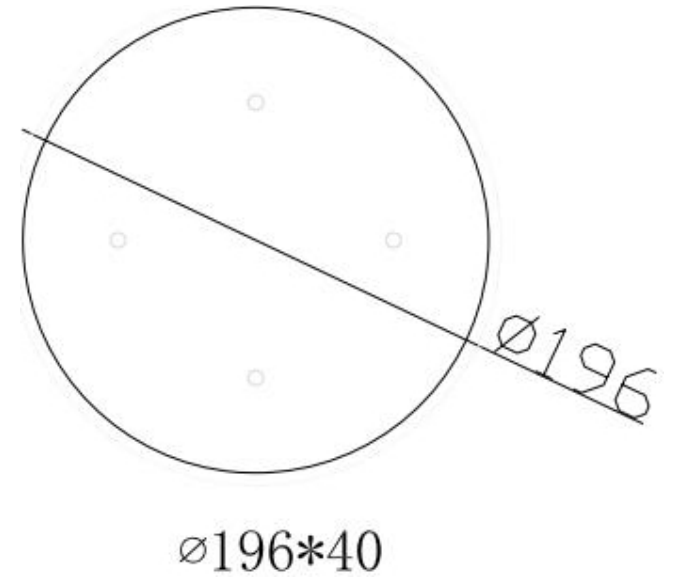

FREYA
TRADITION OF QUALITY

Instruction

FR6002WL-L13B

MAX 13W
700 Lumen

Model: FR6002WL-L13B

Collection: LED

Wall Lamps