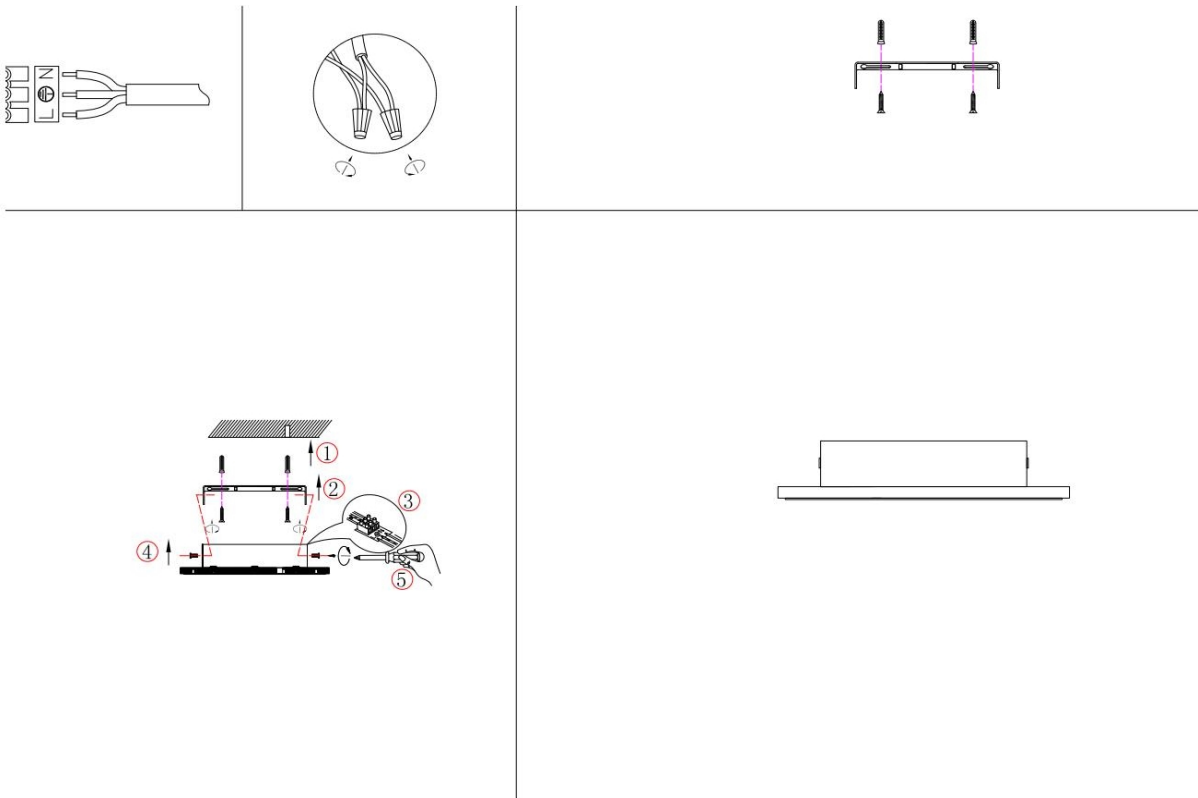

FREYA
TRADITION OF QUALITY

Instruction

FR6002WL-L13B

MAX 13W
700 Lumen

Model: FR6002WL-L13B

Collection: LED

Wall Lamps