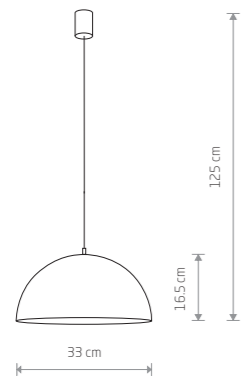

HEMISPHERE L 4844

HEMISPHERE L 4843

HEMISPHERE S 4893

HEMISPHERE S 4841

HEMISPHERE L 4856

HEMISPHERE S
painted steel, plastic

- 4838
- 4840
- 4893

1xE27, max 60W

HEMISPHERE S
painted steel, plastic

- 4841

1xE27, max 60W

HEMISPHERE L
painted steel, plastic

- 4843
- 4844
- 4842

1xE27, max 60W

HEMISPHERE L
painted steel, plastic

- 4856

1xE27, max 60W