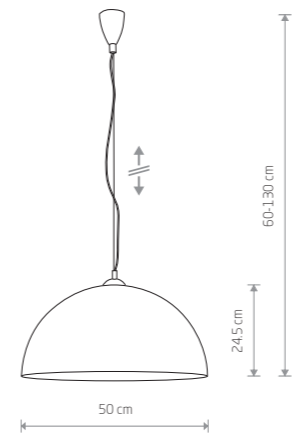

HEMISPHERE L 4844

HEMISPHERE L 4843

HEMISPHERE S 4893

HEMISPHERE S 4841

HEMISPHERE L 4856

HEMISPHERE S
painted steel, plastic

- 4838
- 4840
- 4893

1xE27, max 60W

HEMISPHERE S
painted steel, plastic

- 4841

1xE27, max 60W

HEMISPHERE L
painted steel, plastic

- 4843
- 4844
- 4842

1xE27, max 60W

HEMISPHERE L
painted steel, plastic

- 4856