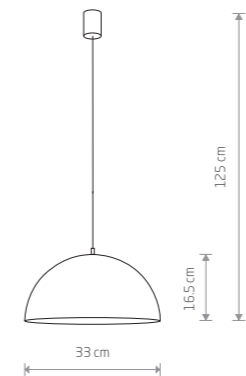

HEMISPHERE L 4844

HEMISPHERE L 4843

HEMISPHERE S 4893

HEMISPHERE S 4841

HEMISPHERE L 4856

HEMISPHERE S
painted steel, plastic

- 4838
- 4840
- 4893

1xE27, max 60W

HEMISPHERE S
painted steel, plastic

- 4841

1xE27, max 60W

HEMISPHERE L
painted steel, plastic

- 4843
- 4844
- 4842

1xE27, max 60W

HEMISPHERE L
painted steel, plastic

- 4856