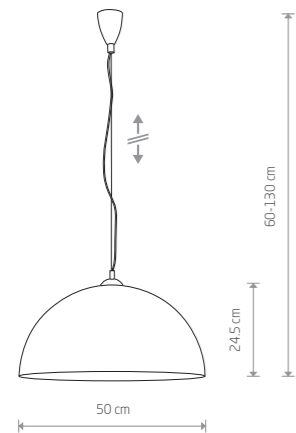

HEMISPHERE L 4844

HEMISPHERE L 4843

HEMISPHERE S 4893

HEMISPHERE S 4841

HEMISPHERE L 4856

HEMISPHERE S
painted steel, plastic

- 4838
- 4840
- 4893

1xE27, max 60W

HEMISPHERE S
painted steel, plastic

- 4841

1xE27, max 60W

HEMISPHERE L
painted steel, plastic

- 4843
- 4844
- 4842

1xE27, max 60W

HEMISPHERE L
painted steel, plastic

- 4856

1xE27, max 60W