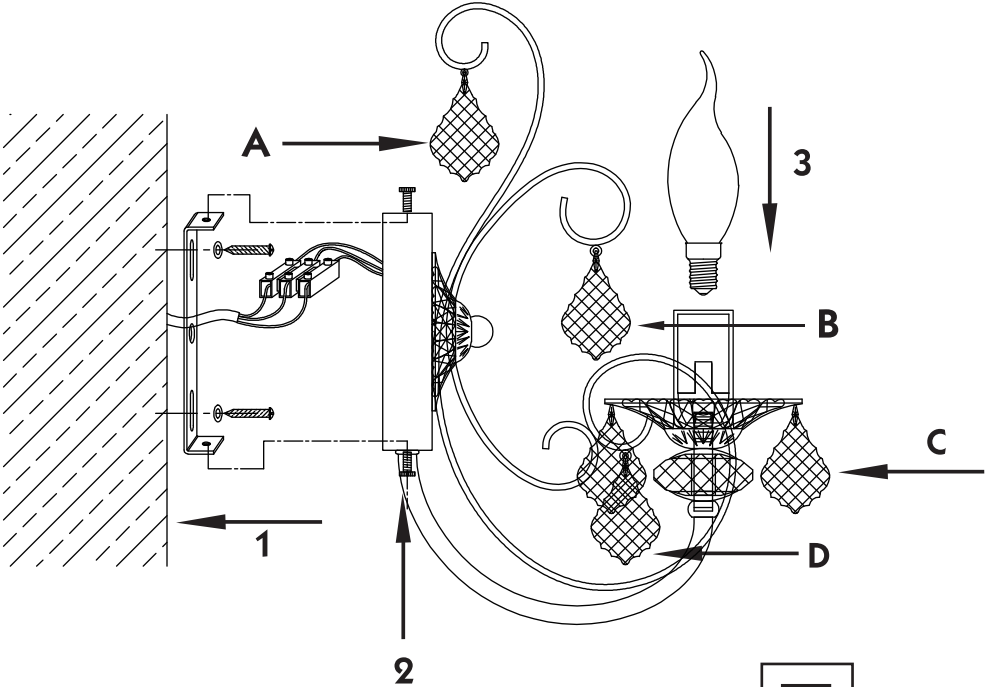

# Instruction

Collection: Elegant  
Series: Princess  
Model: ARM271-01-R  
Wall-mounted

A = 2  
B = 2  
C = 4  
D = 2

- Wall-mounted

1 x E14 (60w)

**MAYTONI**  
DECORATIVE LIGHTING

[www.maytoni.de](http://www.maytoni.de)