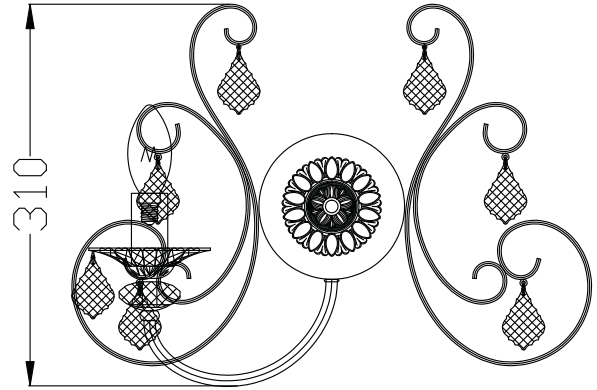

# Instruction

Collection: Elegant  
Series: Princess  
Model: ARM271-01-R  
Wall-mounted

A = 2  
B = 2  
C = 4  
D = 2

- Wall-mounted

1 x E14 (60w)

**MAYTONI**  
DECORATIVE LIGHTING

[www.maytoni.de](http://www.maytoni.de)