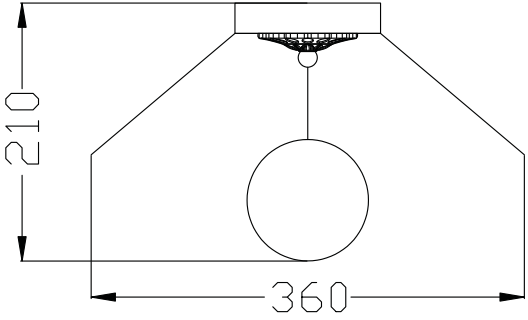

# Instruction

Collection: Elegant  
Series: Princess  
Model: ARM271-01-R  
Wall-mounted

A = 2  
B = 2  
C = 4  
D = 2

- Wall-mounted

1 x E14 (60w)

**MAYTONI**  
DECORATIVE LIGHTING

[www.maytoni.de](http://www.maytoni.de)