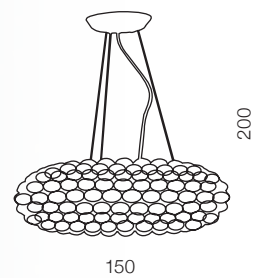

Acrylio xxi

80

Acrylio xxi

AZ0289

T5 6x 40W

metal/acryl/glass

chrome/clear/white