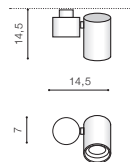

## MAKALU 1

bulb not included

voltage: 230V	connect GU10 1x Max 50W
IP20	
	installation place

COLOUR / NEW INDEX NO.

- BLACK (BK) . . . . . **AZ4210**
- WHITE (WH) . . . . . **AZ4211**

WH \*