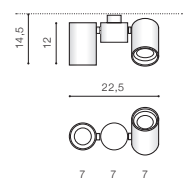

## MAKALU 1

bulb not included

voltage: 230V	connect GU10 1x Max 50W
IP20	
	installation place

COLOUR / NEW INDEX NO.

- BLACK (BK) . . . . . **AZ4210**
- WHITE (WH) . . . . . **AZ4211**

WH \*

## MAKALU 2

bulb not included

voltage: 230V	connect GU10 2x Max 50W
IP20	
	installation place

COLOUR / NEW INDEX NO.

- BLACK (BK) . . . . . **AZ4212**
- WHITE (WH) . . . . . **AZ4213**

BK \*

## MAKALU 3

bulb not included

voltage: 230V	connect GU10 3x Max 50W
IP20	
	installation place

COLOUR / NEW INDEX NO.

- BLACK (BK) . . . . . **AZ4214**
- WHITE (WH) . . . . . **AZ4215**

\* - EXPLANATION SHORTCUT PAGE 2 (E)