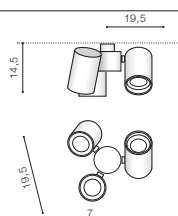

## MAKALU 2

bulb not included

voltage: 230V	connect GU10 2x Max 50W
IP20	
	installation place

COLOUR / NEW INDEX NO.

- BLACK (BK) . . . . . **AZ4212**
- WHITE (WH) . . . . . **AZ4213**

BK \*

## MAKALU 3

bulb not included

voltage: 230V	connect GU10 3x Max 50W
IP20	
	installation place

COLOUR / NEW INDEX NO.

- BLACK (BK) . . . . . **AZ4214**
- WHITE (WH) . . . . . **AZ4215**

\* - EXPLANATION SHORTCUT PAGE 2 (E)