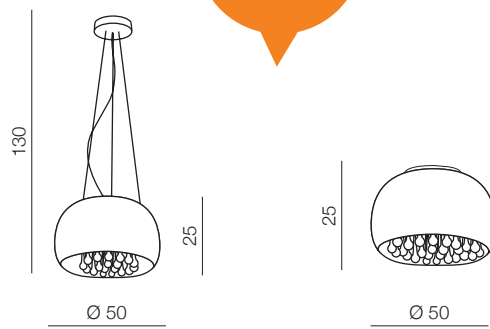

Burn 2

AZ0700

PENDANT/TOP
6x G9 Only LED
metal/glass/crystal
chrome/chrome/clear