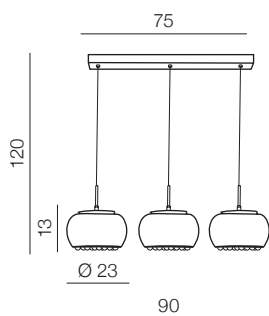

Burn

new

128

2 IN 1
ONE LAMP
PENDANT/TOP

Burn 1

AZ3082

1x G9 Only LED
metal/chrome/glass/acryl

Burn 3 line