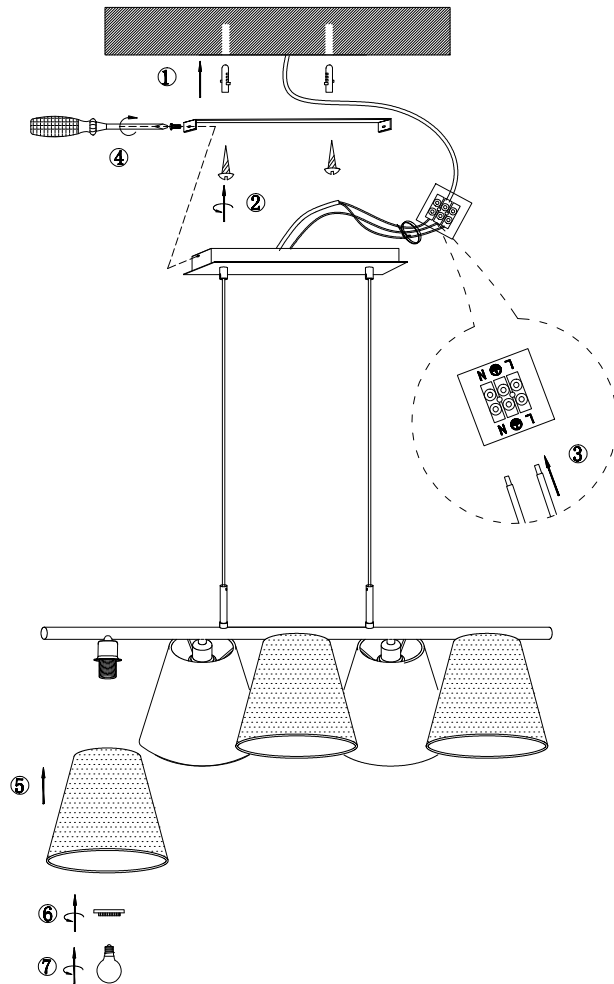

# Instruction

MOD009PL-05N

5 x E14 (40W)

Model: MOD009PL-05N  
Collection: Modern  
Series: Tarrasa

Ceiling Lamps