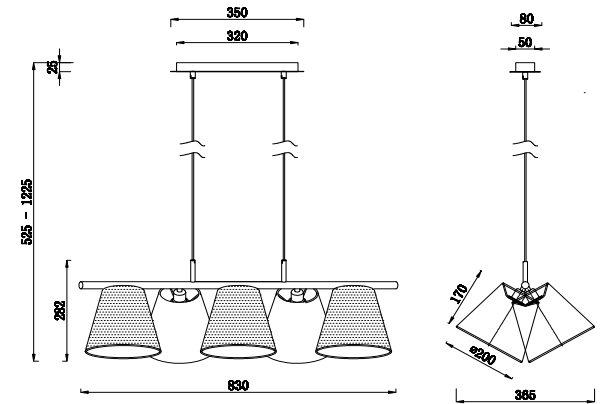

# Instruction

MOD009PL-05N

5 x E14 (40W)

Model: MOD009PL-05N  
Collection: Modern  
Series: Tarrasa

Ceiling Lamps