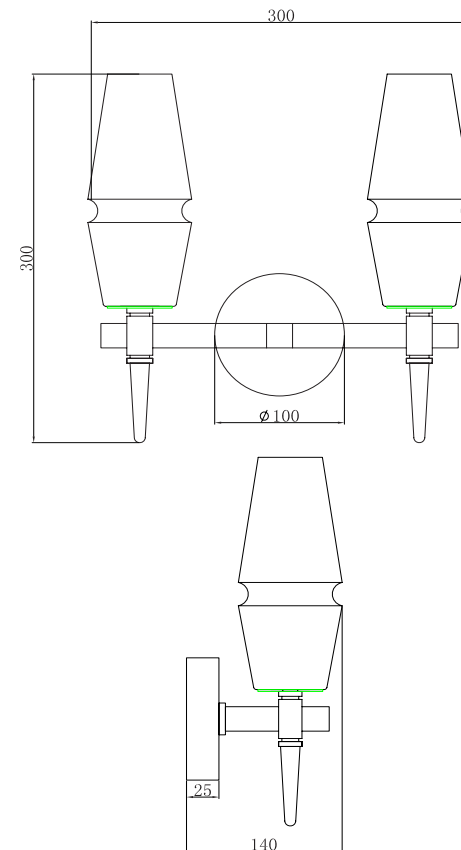

Instruction

H002WL-02G

2 x G9 (28W)

Model: H002WL-02G
Collection: House
Series: Lita

Wall Lamps