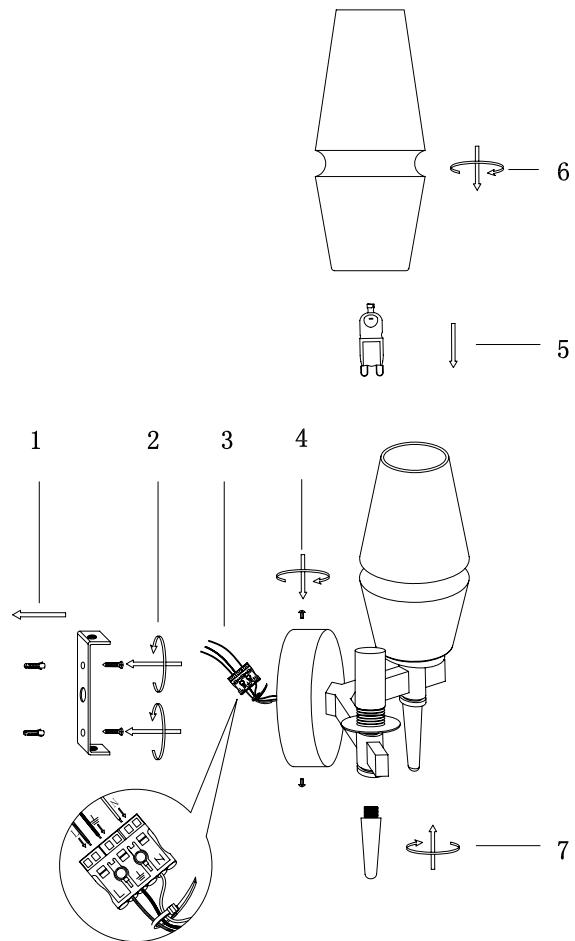

Instruction

H002WL-02G

2 x G9 (28W)

Model: H002WL-02G
Collection: House
Series: Lita

Wall Lamps