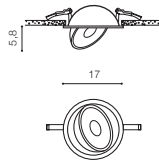

technical

installation place inlet opening 16,2cm

specification

beam angle: 21°

COLOUR / NEW INDEX NO.

WHITE (WH) **AZ4071**

BLACK (BK) **AZ4063**

* - EXPLANATION SHORTCUT PAGE 2 (E)