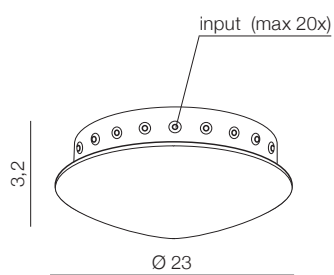

Ziko Base 1

AZ3408 (black)
aluminium

Ziko Base 20

AZ3410 (black)
Max 20x input for Ziko meters
aluminium

Ziko Base 10

AZ2905 (black)
Max 10x input for Ziko meters
aluminium

Ziko Holder

AZ2681 (black)
aluminium