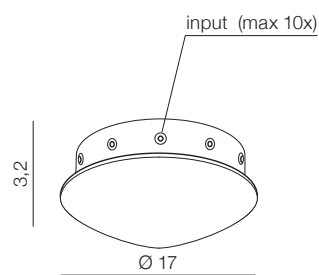

Ziko Base 1

AZ3408 (black)
aluminium

Ziko Base 20

AZ3410 (black)
Max 20x input for Ziko meters
aluminium

Ziko Base 10

AZ2905 (black)
Max 10x input for Ziko meters
aluminium

Ziko Holder

AZ2681 (black)
aluminium