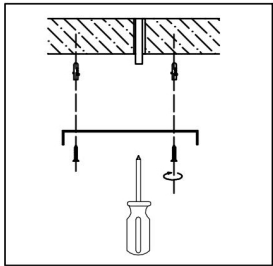

FREYA
TRADITION OF QUALITY

Instruction

FR5095CL-04G

4xE14 40W

Model: FR5095CL-04G

Collection: Modern

Ceiling Lamps