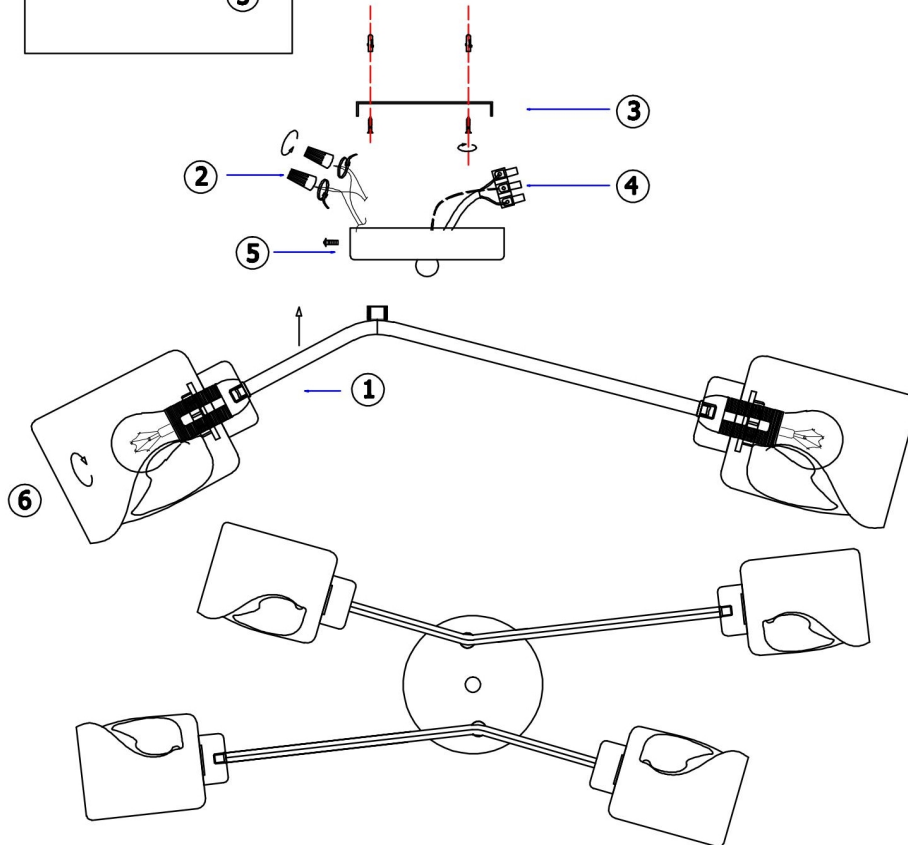

FREYA
TRADITION OF QUALITY

Instruction

FR5095CL-04G

4xE14 40W

Model: FR5095CL-04G

Collection: Modern

Ceiling Lamps