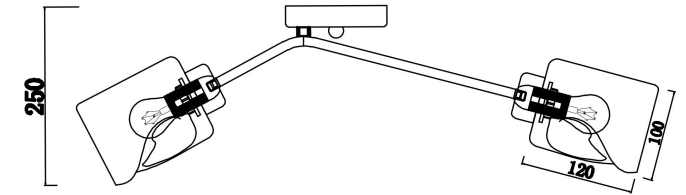

FREYA
TRADITION OF QUALITY

Instruction

FR5095CL-04G

4xE14 40W

Model: FR5095CL-04G

Collection: Modern

Ceiling Lamps