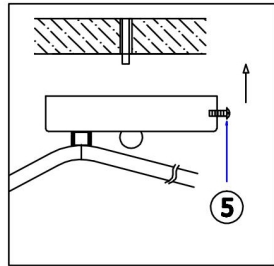

FREYA
TRADITION OF QUALITY

Instruction

FR5095CL-04G

4xE14 40W

Model: FR5095CL-04G

Collection: Modern

Ceiling Lamps