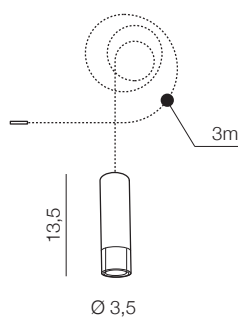

ZIKO
G9

245

for more details
look on
Facebook

Ziko Base 20

AZ3410 (black)

Max 20x input for Ziko meters
aluminium

Ziko G9 3 meters

- ① **AZ2679** (black)
- ② **AZ3457** (antique)