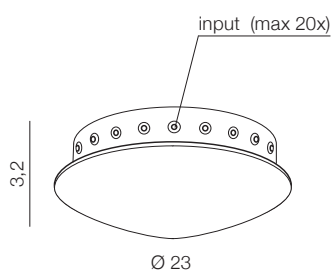

ZIKO
G9

245

for more details
look on
Facebook

Ziko Base 20

AZ3410 (black)

Max 20x input for Ziko meters
aluminium

Ziko G9 3 meters

- ① **AZ2679** (black)
- ② **AZ3457** (antique)