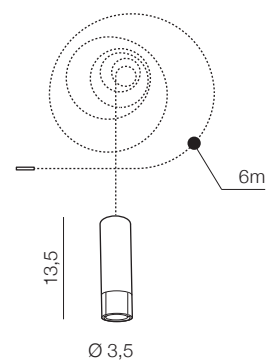

Ziko G9 6 meters

- ① **AZ2680** (black)
- ② **AZ3458** (antique)

Max 1x G9 40W only LED
aluminium