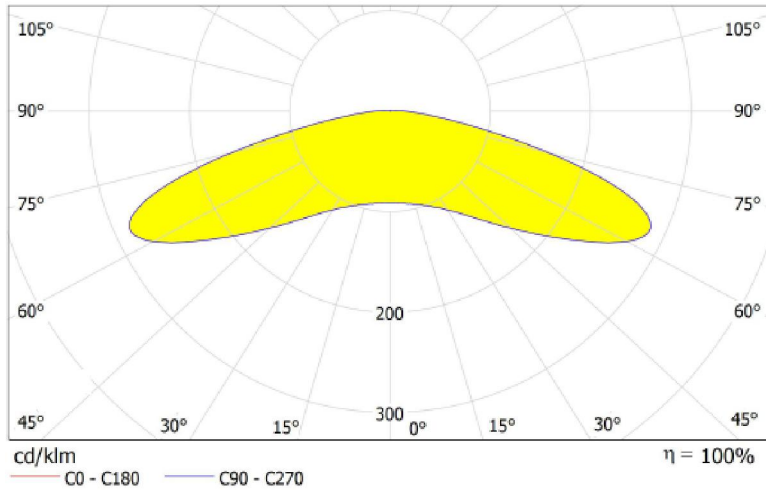

Technical data

Product Name	Nominal voltage ^③	Color temperature or Wavelength ^{①②}	CRI ^{①②}	Typ. Flux per module ^{①②}	Typ. Power per module ^{①②}	Luminous efficacy
M23GN21A	12.0 V	2700~3300 K	>70	130.0 lm	1.44 W	90.30 lm/W
M23GW21A	12.0 V	5500~6500 K	>70	135.0 lm	1.44 W	94.00 lm/W
M23GW21A	12.0 V	8000~12000 K	>70	135.0 lm	1.44 W	94.00 lm/W
M23GR21A	12.0 V	617~625 nm	Red	26.0 lm	1.20 W	21.67 lm/W

① Tolerance range for optical and electrical data: -15/+15 %.

② All value @ ta=25°C.

③ Tolerance range for the supply voltage: 12 V: ±5 %.

Product 2D drawing (unit: mm)

Wiring type

Cable	UL 1007 18AWG	
Color	red - white	white
Function	+	-

Wiring example:

Light distribution

Beam characteristics 160°

Noted:

- The power cable should meet the actual maximum current and power.
- All the end point of wire should be treated with waterproof;
- Pay attention to the maximum number of connections, prohibit overloading.
- All the power supply must has the corresponding certification.
- Our company reserves the right of final interpretation.
- Subject to change without notice.