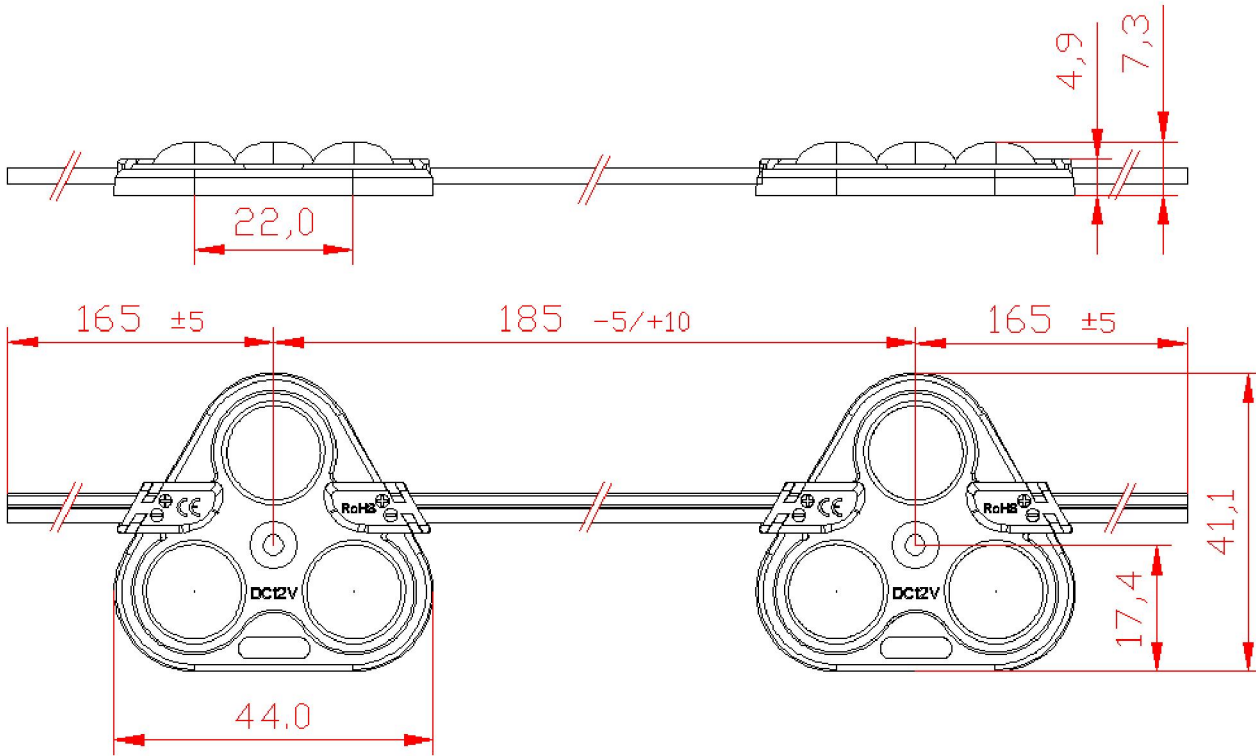

Product features

- Chain of 20 LED modules with three LEDs each.
- High efficiency LED.
- High color consistency (MacAdam 4).
- Beam characteristic: 160°.
- Protection class of LED module: IP65.
- Flexible chain, can be split between any module.
- Mounting with screw or premounted double-sided adhesive tape possible.
- Fully integrated heat sink.
- Nominal life-time up to 50,000 h (at tc 50°C).
- Module size: 44 x 41 x 7.3 mm.

Application data

Module number per Chain	20 pcs
Max. module number per Chain	25 pcs
Distance of modules (wire)	150 mm
Ambient temperature ta	-25 ~ +50 °C
Max. temperature on module tc	65 °C
Storage temperature ts	-40 ~ +85 °C
Risk group (EN 62471:2008)	1
Certification list	CE/RoHS

Technical data

Product Name	Nominal voltage ^③	Color temperature or Wavelength ^{①②}	CRI ^{①②}	Typ. Flux per module ^{①②}	Typ. Power per module ^{①②}	Luminous efficacy
M23GN21A	12.0 V	2700~3300 K	>70	130.0 lm	1.44 W	90.30 lm/W
M23GW21A	12.0 V	5500~6500 K	>70	135.0 lm	1.44 W	94.00 lm/W
M23GW21A	12.0 V	8000~12000 K	>70	135.0 lm	1.44 W	94.00 lm/W
M23GR21A	12.0 V	617~625 nm	Red	26.0 lm	1.20 W	21.67 lm/W

① Tolerance range for optical and electrical data: -15/+15 %.

② All value @ ta=25°C.

③ Tolerance range for the supply voltage: 12 V: ±5 %.

Product 2D drawing (unit: mm)

Wiring type

Cable	UL 1007 18AWG	
Color	red - white	white
Function	+	-