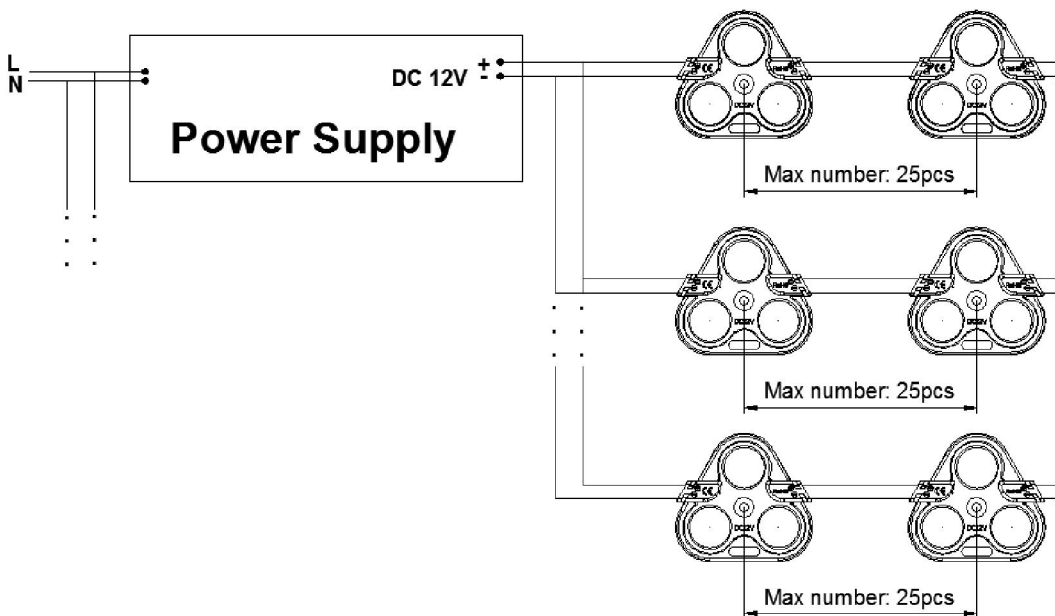

① Tolerance range for optical and electrical data: -15/+15 %.

② All value @ ta=25°C.

③ Tolerance range for the supply voltage: 12 V: ±5 %.

Product 2D drawing (unit: mm)

Wiring type

Cable	UL 1007 18AWG	
Color	red - white	white
Function	+	-

Wiring example:

Light distribution

Beam characteristics 160°

Noted:

- The power cable should meet the actual maximum current and power.
- All the end point of wire should be treated with waterproof;
- Pay attention to the maximum number of connections, prohibit overloading.
- All the power supply must has the corresponding certification.
- Our company reserves the right of final interpretation.
- Subject to change without notice.