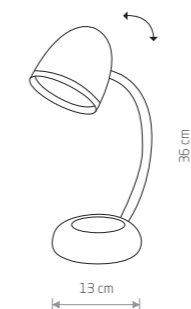

FLEA 8203

POCATELLO 5828

POCATELLO 5828

POCATELLO 5794

POCATELLO

painting steel, flexible stem, chrome plated steel

- 5794
- 5795
- 5796
- 5797
- 5798
- 5828

1xE27, max 18W