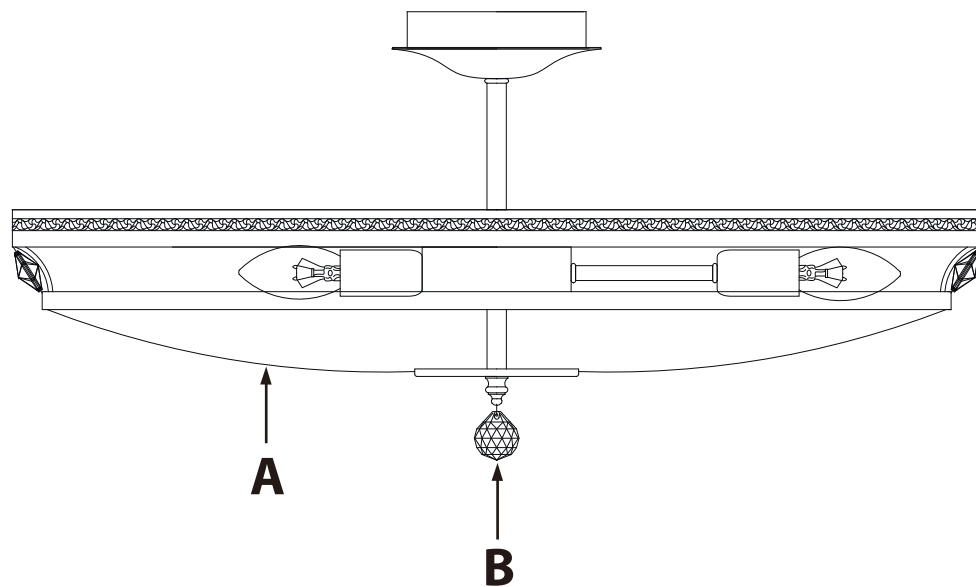

# Instruction

Collection: Diamant crystal  
Series: Otilia  
Model: DIA700-CL-12-N  
Pendant lamp

A=39  
B=1

REMOVE COVER  
BEFORE USING LAMP

– Pendant lamp

12 x E14 (60w)

**MAYTONI**  
DECORATIVE LIGHTING

[www.maytoni.de](http://www.maytoni.de)