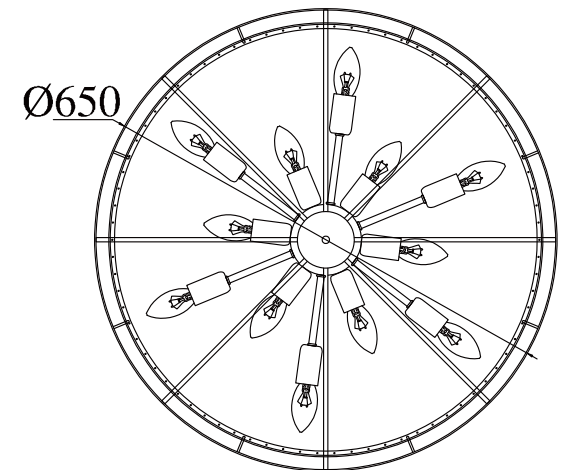

# Instruction

Collection: Diamant crystal  
Series: Otilia  
Model: DIA700-CL-12-N  
Pendant lamp

A=39  
B=1

REMOVE COVER  
BEFORE USING LAMP

– Pendant lamp

12 x E14 (60w)

**MAYTONI**  
DECORATIVE LIGHTING

[www.maytoni.de](http://www.maytoni.de)