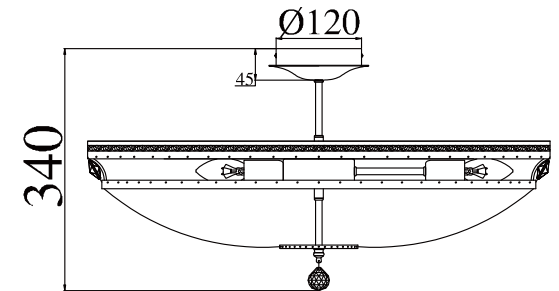

# Instruction

Collection: Diamant crystal  
Series: Otilia  
Model: DIA700-CL-12-N  
Pendant lamp

A=39  
B=1

REMOVE COVER  
BEFORE USING LAMP

– Pendant lamp

12 x E14 (60w)

**MAYTONI**  
DECORATIVE LIGHTING

[www.maytoni.de](http://www.maytoni.de)