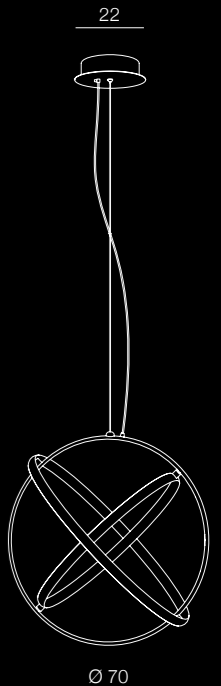

Olimp

28

diameters of Circles:
- 3 x Ø 21cm
- 2 x Ø 25cm
- 1 x Ø 36cm

LED

Olimp

AZ2450

LED 80W 6720lm 3000K
aluminium/crystal

Globus

29

LED

Globus

AZ1630

LED 55W 3300lm 3000K
aluminium/ crystal