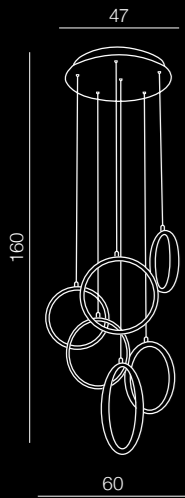

Olimp

28

diameters of Circles:
- 3 x Ø 21cm
- 2 x Ø 25cm
- 1 x Ø 36cm

LED

Olimp

AZ2450

LED 80W 6720lm 3000K
aluminium/crystal

Globus

29

LED

Globus

AZ1630

LED 55W 3300lm 3000K
aluminium/ crystal